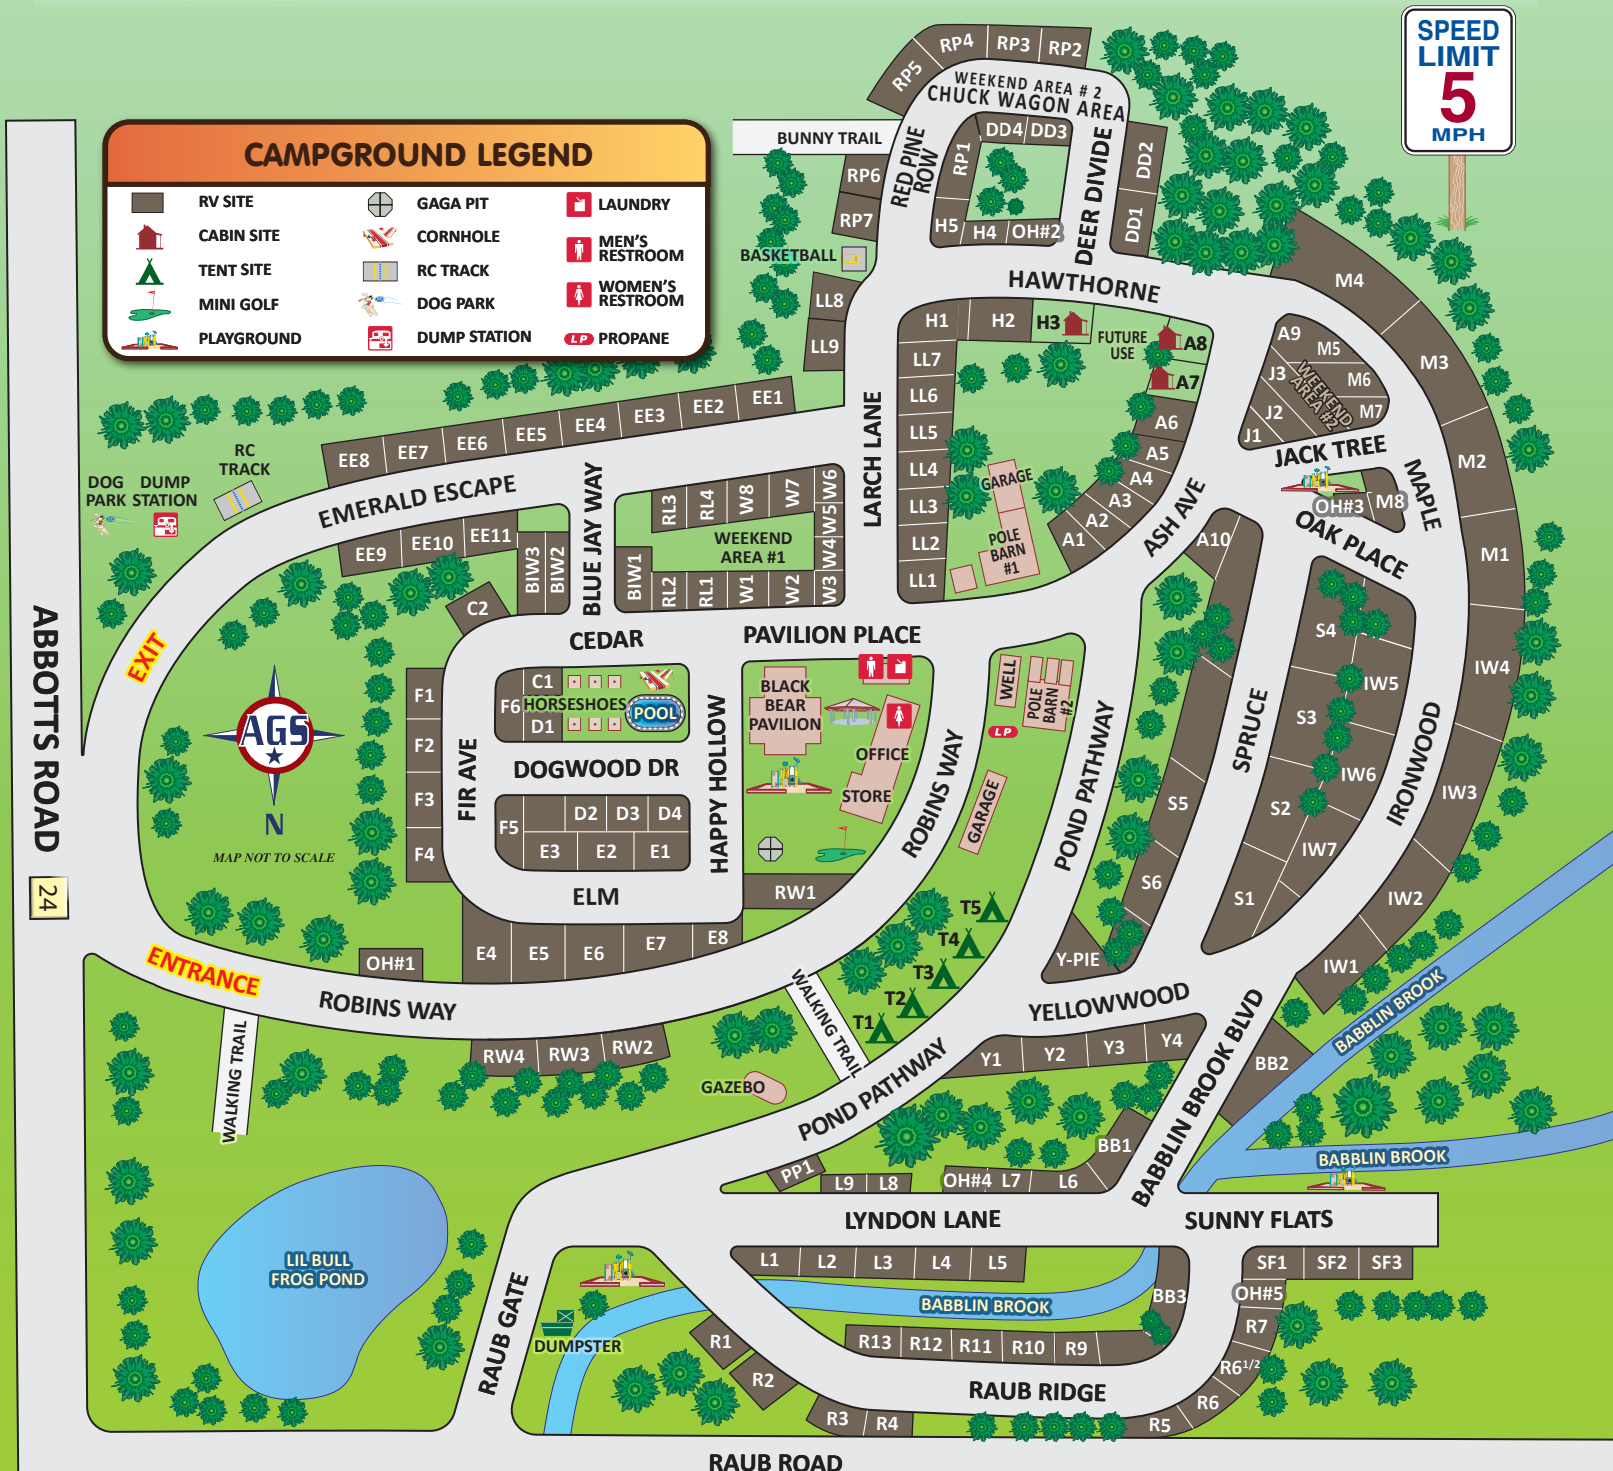

CAMP EMERALD ACRES

Family Campground

716-676-3225 www.campemeraldacres.com
 6629 Abbotts Road • Franklinville, NY 14737

CAMPGROUND LEGEND		

RAUB ROAD